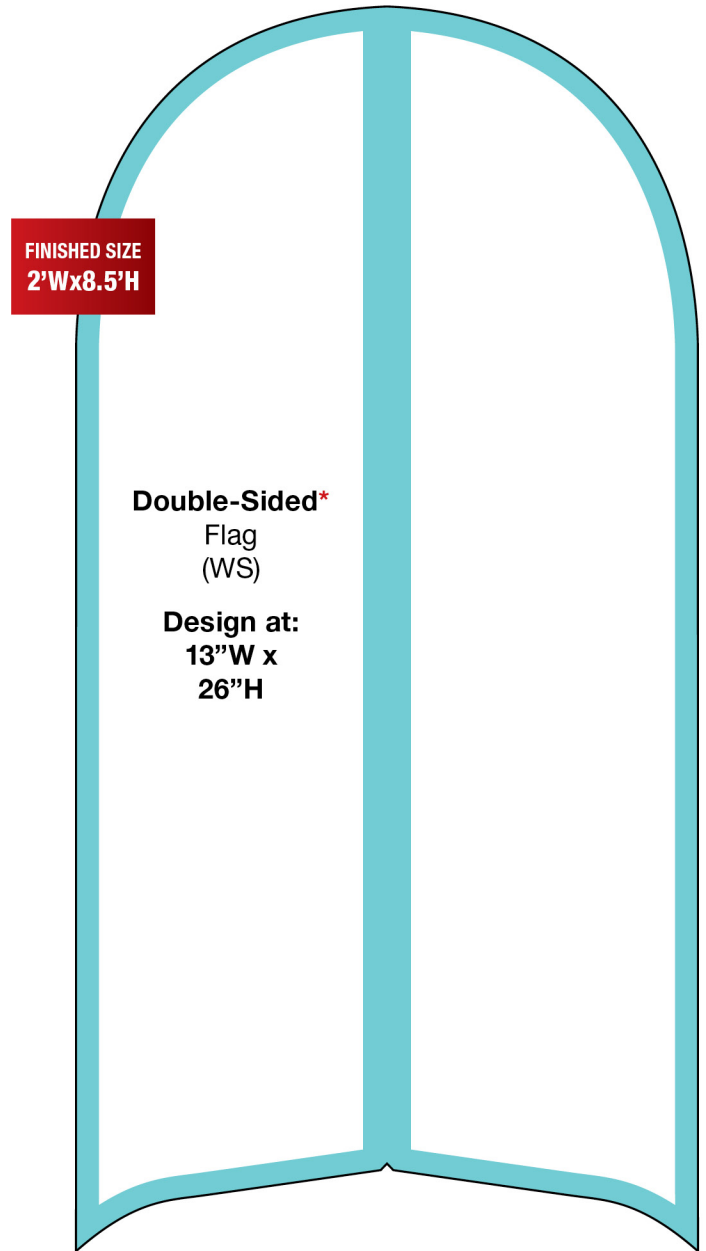

# SPECIALTY BANNERS

Double-Sided  
Light Pole  
Banner (LP)

**Design at:**  
6"W x 31"H

**FINISHED SIZE**  
2'Wx10'H

**SAFETY ZONE**  
1" Top and Bottom  
.5" Sides  
1" Center (Dbl-Sided)  
*Keep all text and important  
elements out of this area.*

Single-Sided  
Light Pole  
Banner (LP)

**Design at:**  
6"W x 15.5"H

**FINISHED SIZE**  
2'Wx5'H

Backlit Banner  
(BL)

**Design at:**  
5.9"W x 8.875"H

**FINISHED SIZE**  
2'Wx3'H

**SAFETY ZONE**  
.5" all around

# SPECIALTY **BANNERS**

**FINISHED SIZE**  
**2'Wx8.5'H**

**Single-Sided\***

Flag  
(WS)

**Design at:**  
**6.5"W x**  
**26"H**

**SAFETY ZONE**  
.5" all around  
1" Center (Dbl-Sided)  
*Keep all text and important  
elements out of this area.*

**FINISHED SIZE**  
**2'Wx8.5'H**

**Double-Sided\***

Flag  
(WS)

**Design at:**  
**13"W x**  
**26"H**

*\* Please download a template*